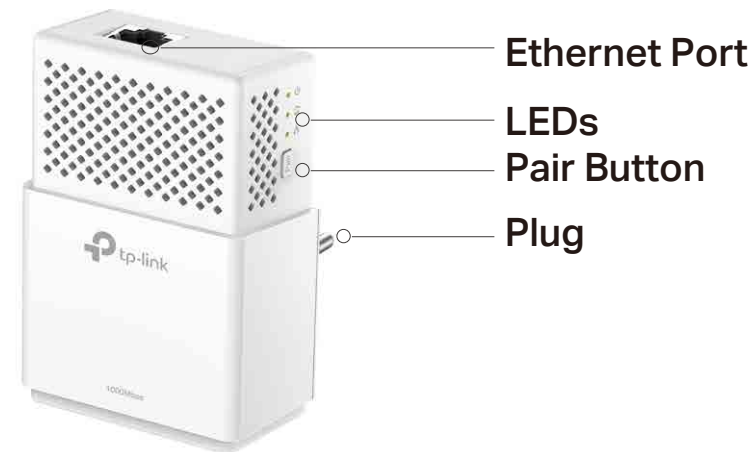

Specifications

Hardware

- Plug Type: EU
- Standards and Protocols: HomePlug AV2, HomePlug AV, IEEE 1901, IEEE 802.3, IEEE 802.3u, IEEE 802.3ab
- Power Consumption: Maximum: 2.72W
  Typical: 2.3W
  Standby: 0.5W
- Range: 300 Meters over electrical circuit
- Interface: 1 * Gigabit Ethernet Port
- Button: Pair Button
- LED Indicator: Power, Powerline, Ethernet
- Dimensions (W x D x H): 3.8×2.4×1.4 in. (98 x 60 x 36 mm)

For more information, please visit

<http://www.tp-link.com/en/products/details/cat-18_TL-PA7010-KIT.html>

or scan the QR code left

Software

- Modulation Technology: OFDM (PLC)
- Encryption: Powerline Security: 128-bit AES

Others

- Certification: CE, RoHS
- Package Contents:
  Powerline Ethernet Adapter
  2×Ethernet Cable
  Quick Installation Guide
- System Requirements:
  Windows 2000/XP/2003/Vista/7/8/8.1/10, Mac, Linux
- Environment:
  Operating Temperature: 0°C~40°C (32°F ~104°F)
  Storage Temperature: -40°C~70°C (-40°F ~158°F)
  Operating Humidity: 10%~90% non-condensing
  Storage Humidity: 5%~90% non-condensing

Specifications are subject to change without notice. TP-Link is a registered trademark of TP-Link Technologies CO., Ltd. Other brands and product names are trademarks or registered trademarks of their respective holders. Copyright © 2016 TP-Link Technologies Co., Ltd. All rights reserved.

* Compatible with all HomePlug AV & AV2 Standard Powerline adapters.

* Listed AV and Wi-Fi speeds refer to the theoretical maximum physical-layer data transfer rate. Actual data speeds vary and are influenced by the home's Wi-Fi/electrical/physical environment, and if adapters are placed on the same home circuit.

* Utility supports Windows 10/8.1/8/7/Vista/XP and Mac OS X (10.7 or later) operating system for the present.

www.tp-link.com

TP-Link AV1000 Gigabit Powerline Starter Kit

TL-PA7010 KIT