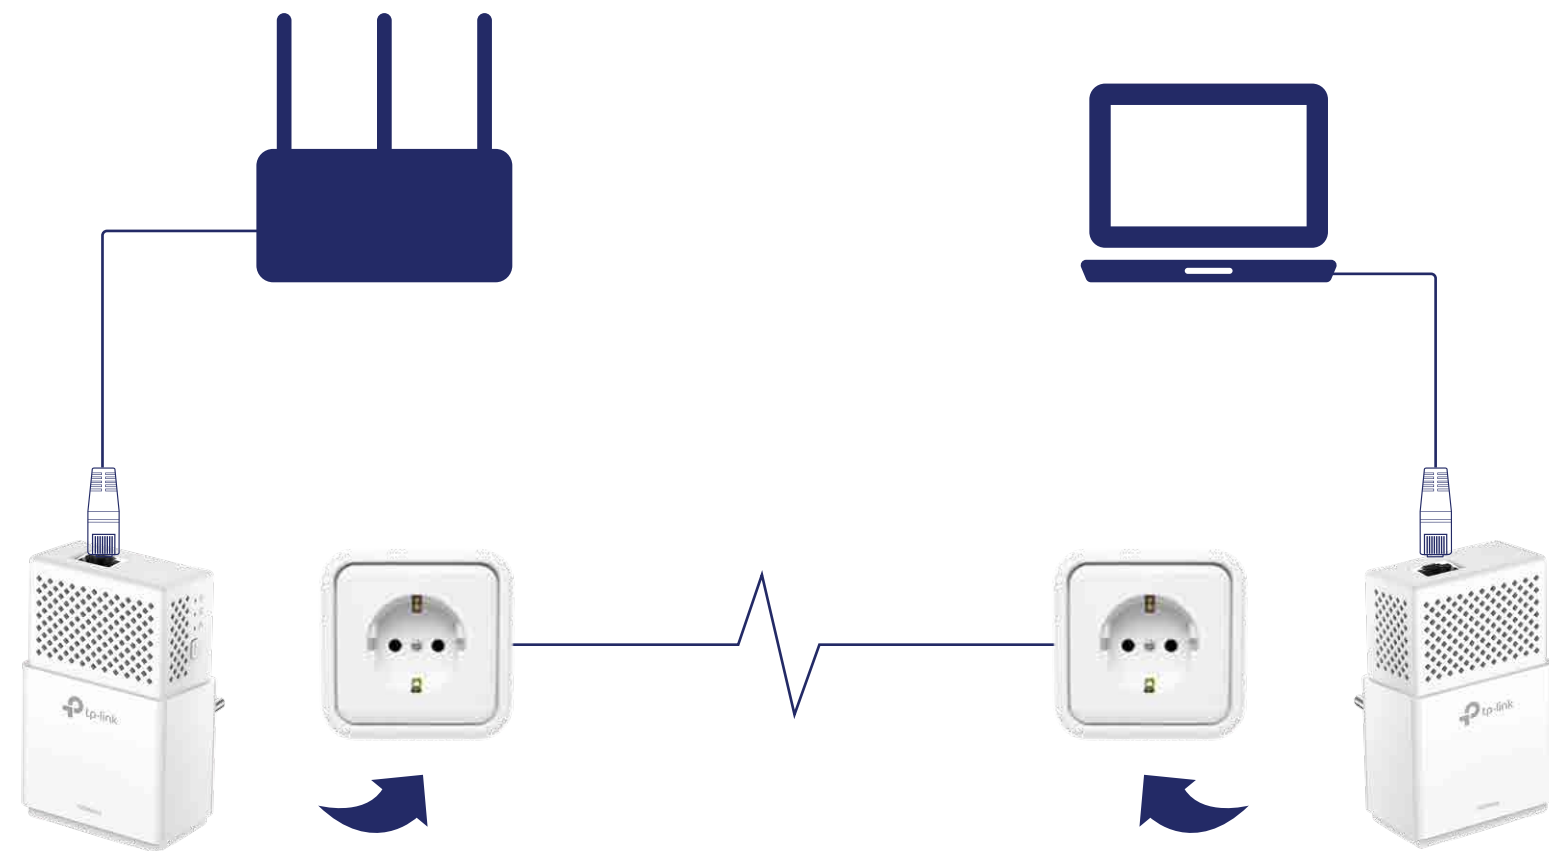

# AV1000 Gigabit Powerline Starter Kit

Smooth HD Streaming  
in Every Room

TL-PA7010 KIT

## HomePlug AV2 Standard Compliant

The HomePlug AV2 standard creates high-speed data transfer rates of up to 1000Mbps to support all your online activities.

## Gigabit Ethernet for Fast Connections

One Gigabit Ethernet port provides reliable high-speed wired connections for game consoles, smart TVs, STB and more.

# Highlights

Plug and Play!

Powerline adapters and extenders must be deployed in a set of two or more.

Internet from Any Outlet