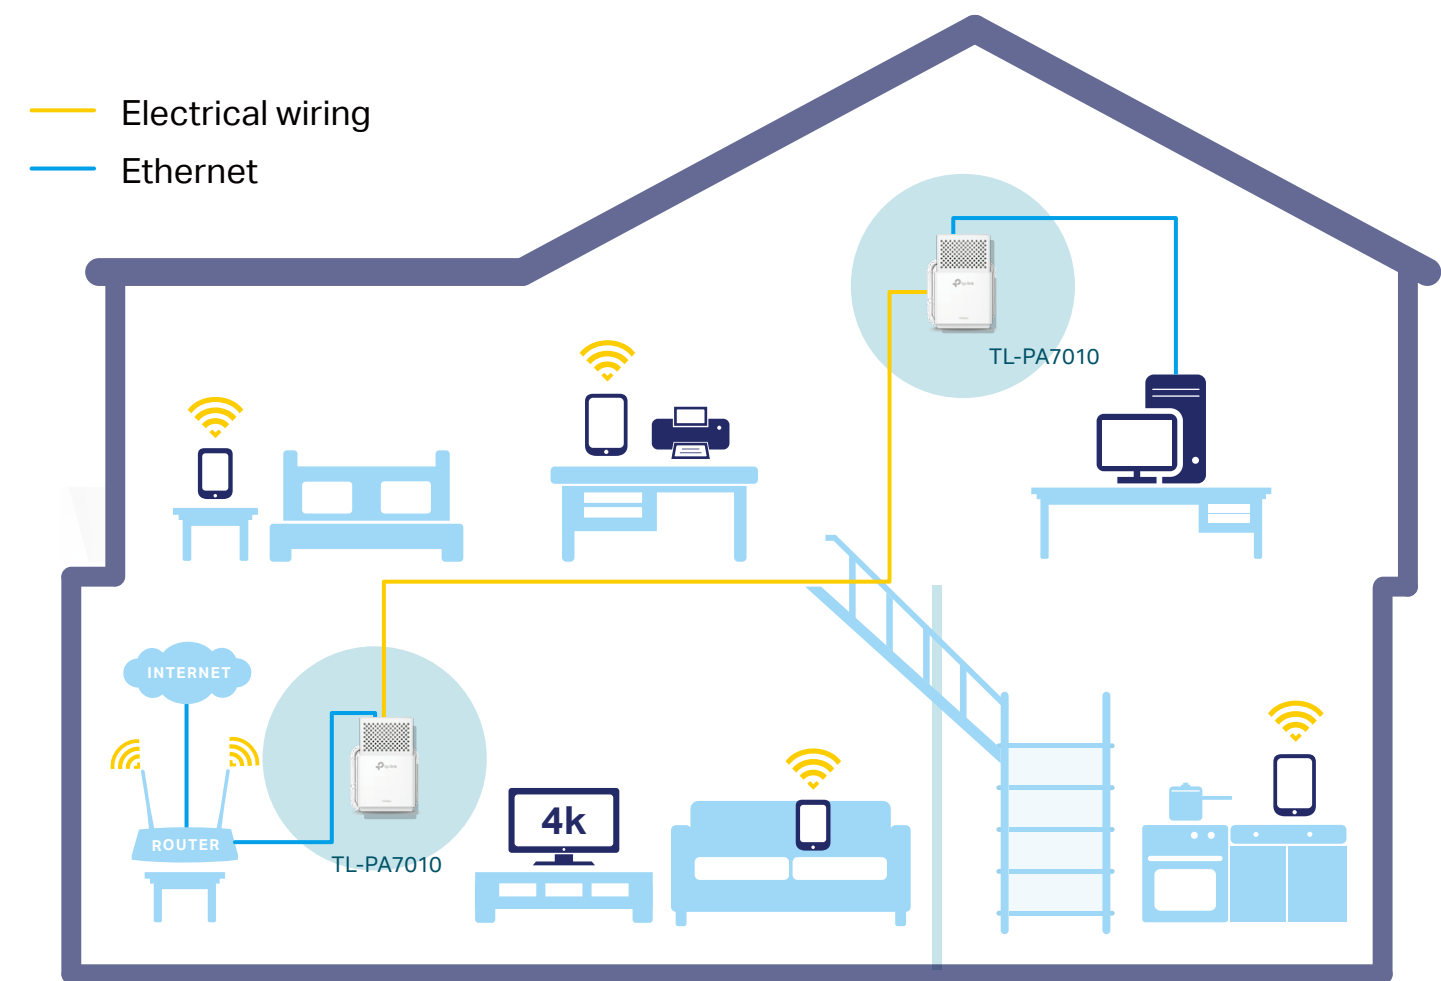

## HomePlug AV2 Standard Compliant

The HomePlug AV2 standard creates high-speed data transfer rates of up to 1000Mbps to support all your online activities.

## Gigabit Ethernet for Fast Connections

One Gigabit Ethernet port provides reliable high-speed wired connections for game consoles, smart TVs, STB and more.

# Highlights

Plug and Play!

Powerline adapters and extenders must be deployed in a set of two or more.

Internet from Any Outlet

## Range

- 300-meter Range – Up to 300-meter range over the household power circuit.